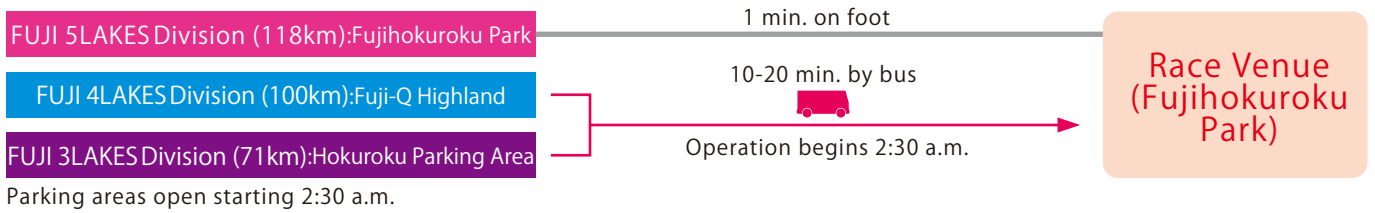

Official Race Shuttle Bus

The official race shuttle bus is available for anyone to use. Please use it freely.

Race Day, Sunday, April 24【Pre-Race】

※Please check the location of Bus Depot in “Venue Map”.

Race Day, Sunday, April 24【Post-Race ①】

Departure Times from Race Venue	11:00	12:00	13:00	14:00	15:00	16:00	17:00	18:00	19:00	19:30	19:45
---------------------------------	-------	-------	-------	-------	-------	-------	-------	-------	-------	-------	-------

【Fujisan-station▶Otsuki station】 Limited Express

※The last train departs at 10:16 p.m.

Dept. Time	13:22	13:37	13:56	14:27	14:40	15:02	15:39	16:08	16:36	16:57	17:09	17:48	18:13	18:28	19:18	19:48	20:19	20:58	21:26
Arr. Time	14:10	14:30	14:50	15:07	15:29	15:42	16:28	16:48	17:29	17:36	17:56	18:42	18:55	19:27	20:07	20:43	21:05	21:44	22:16