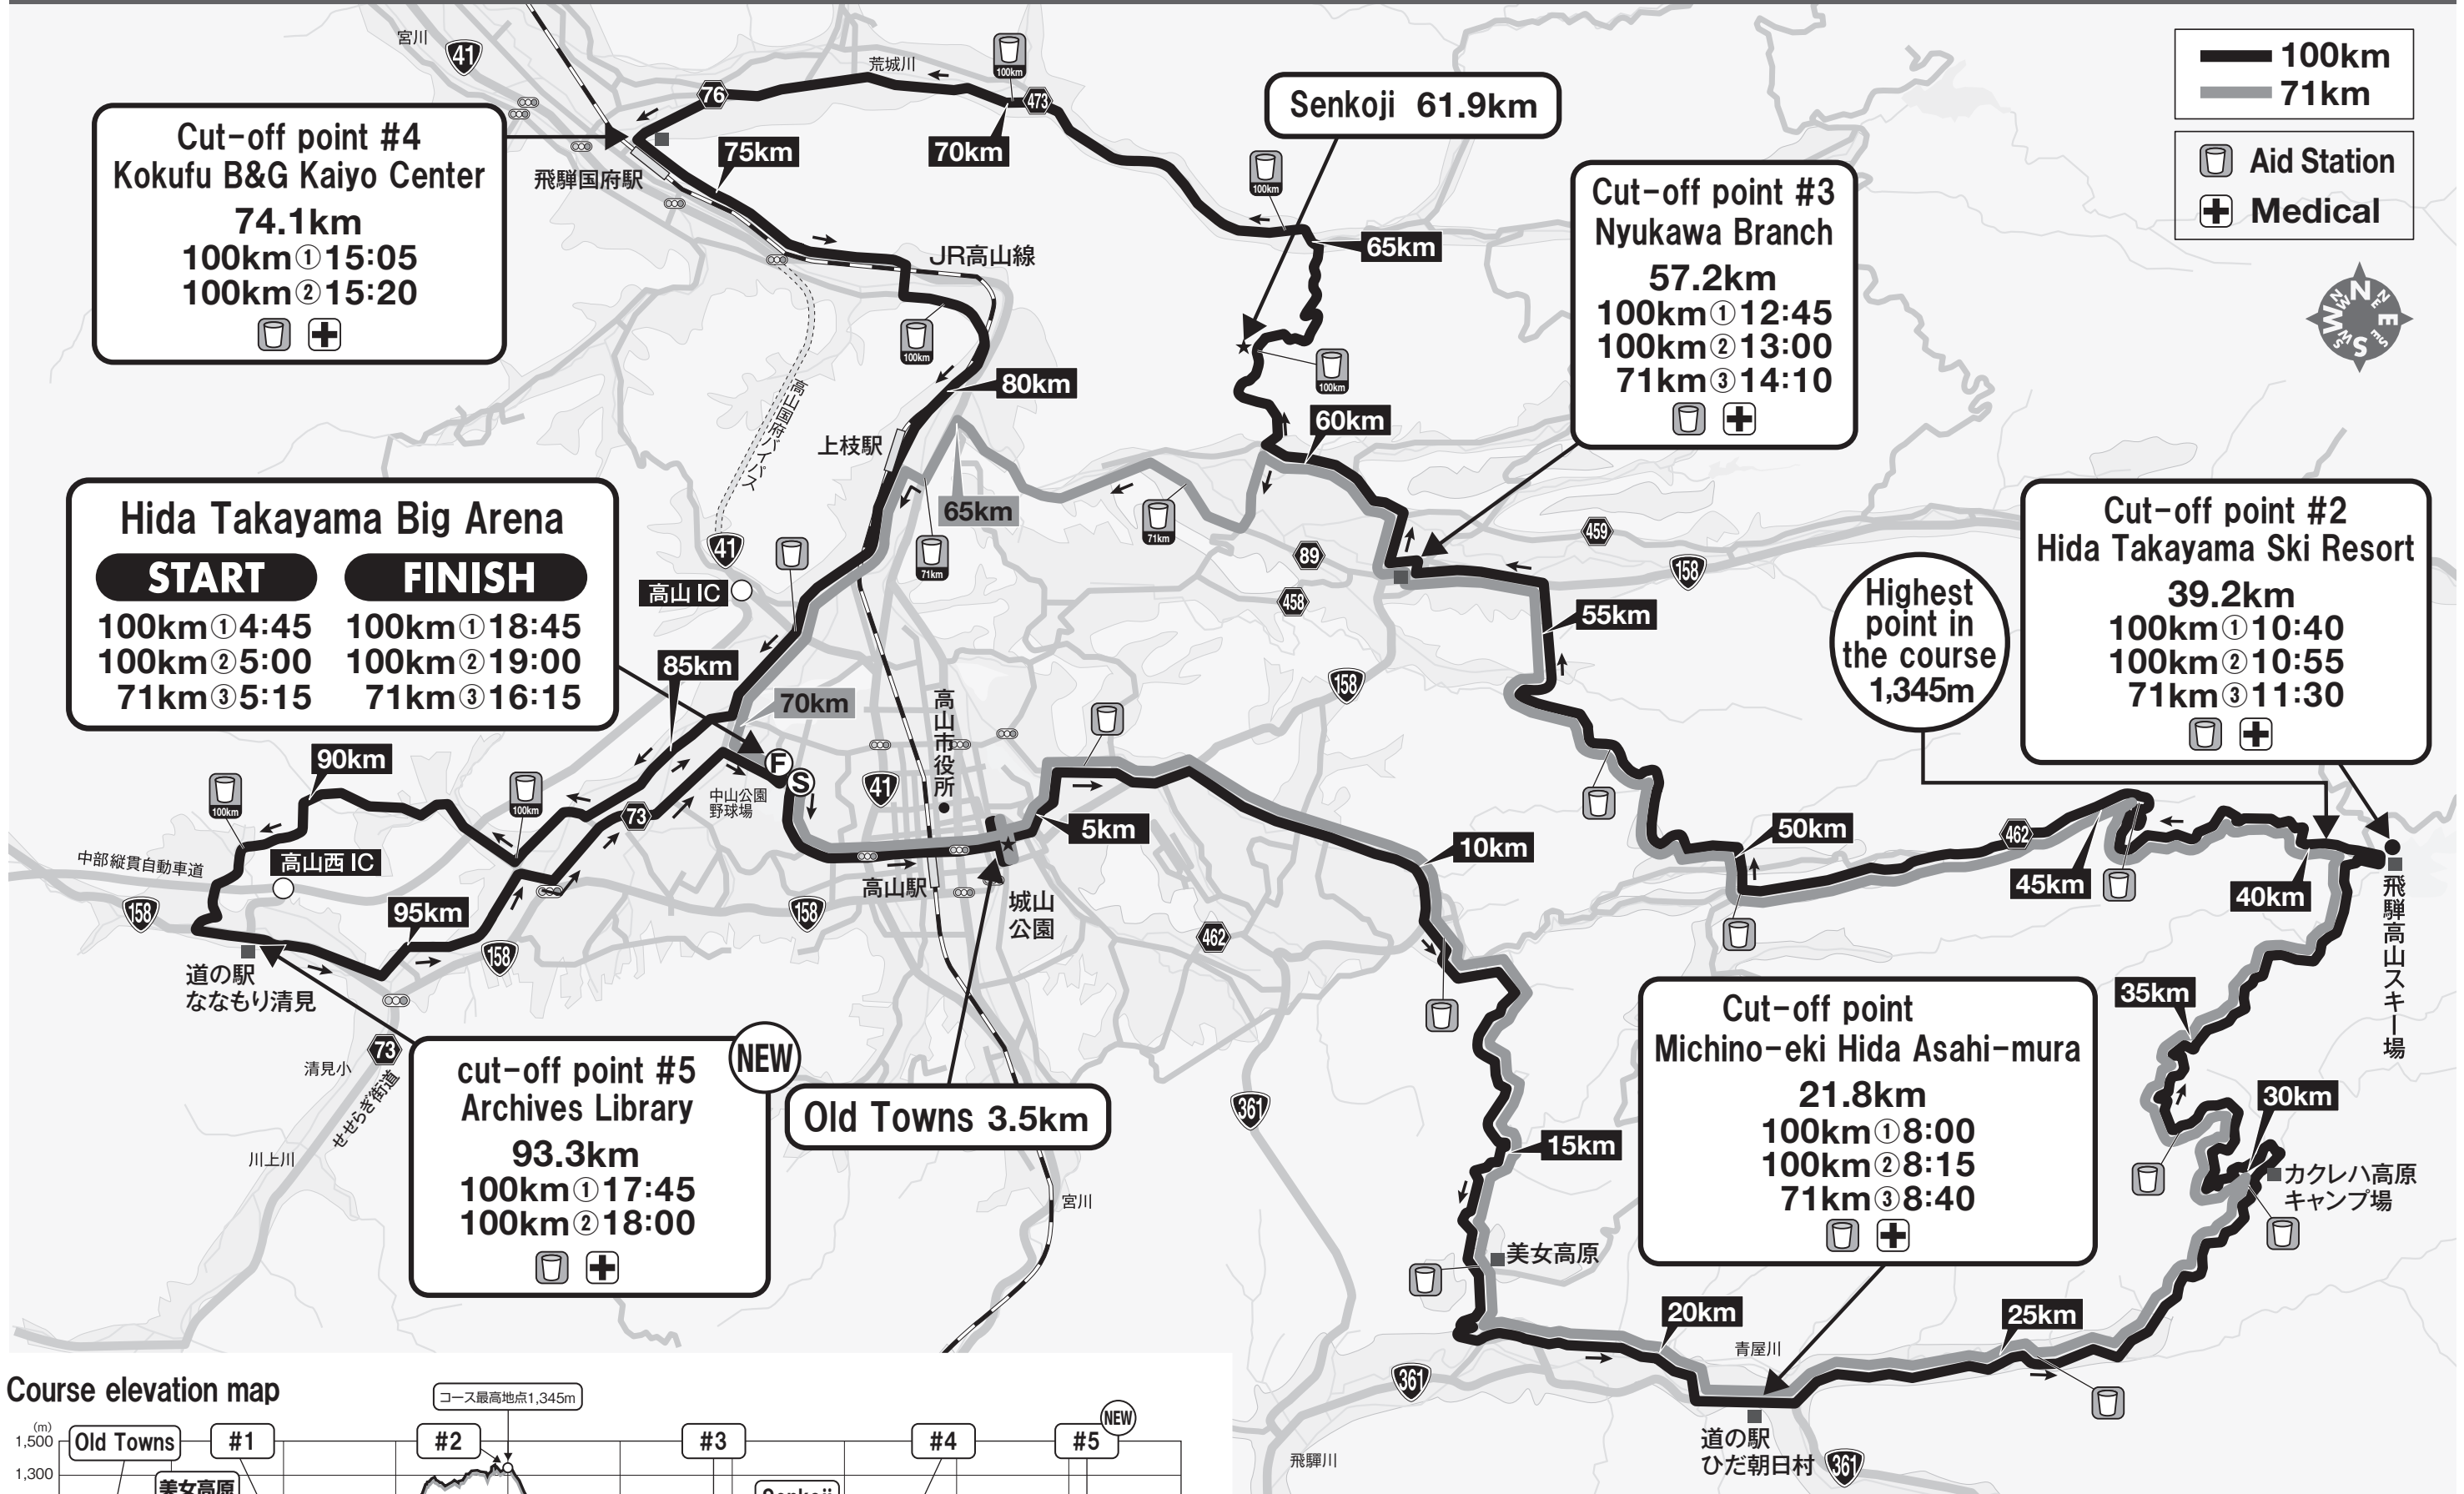

COURSEMAP

Course elevation map

※Minor changes may occur on the route and cut-off times.