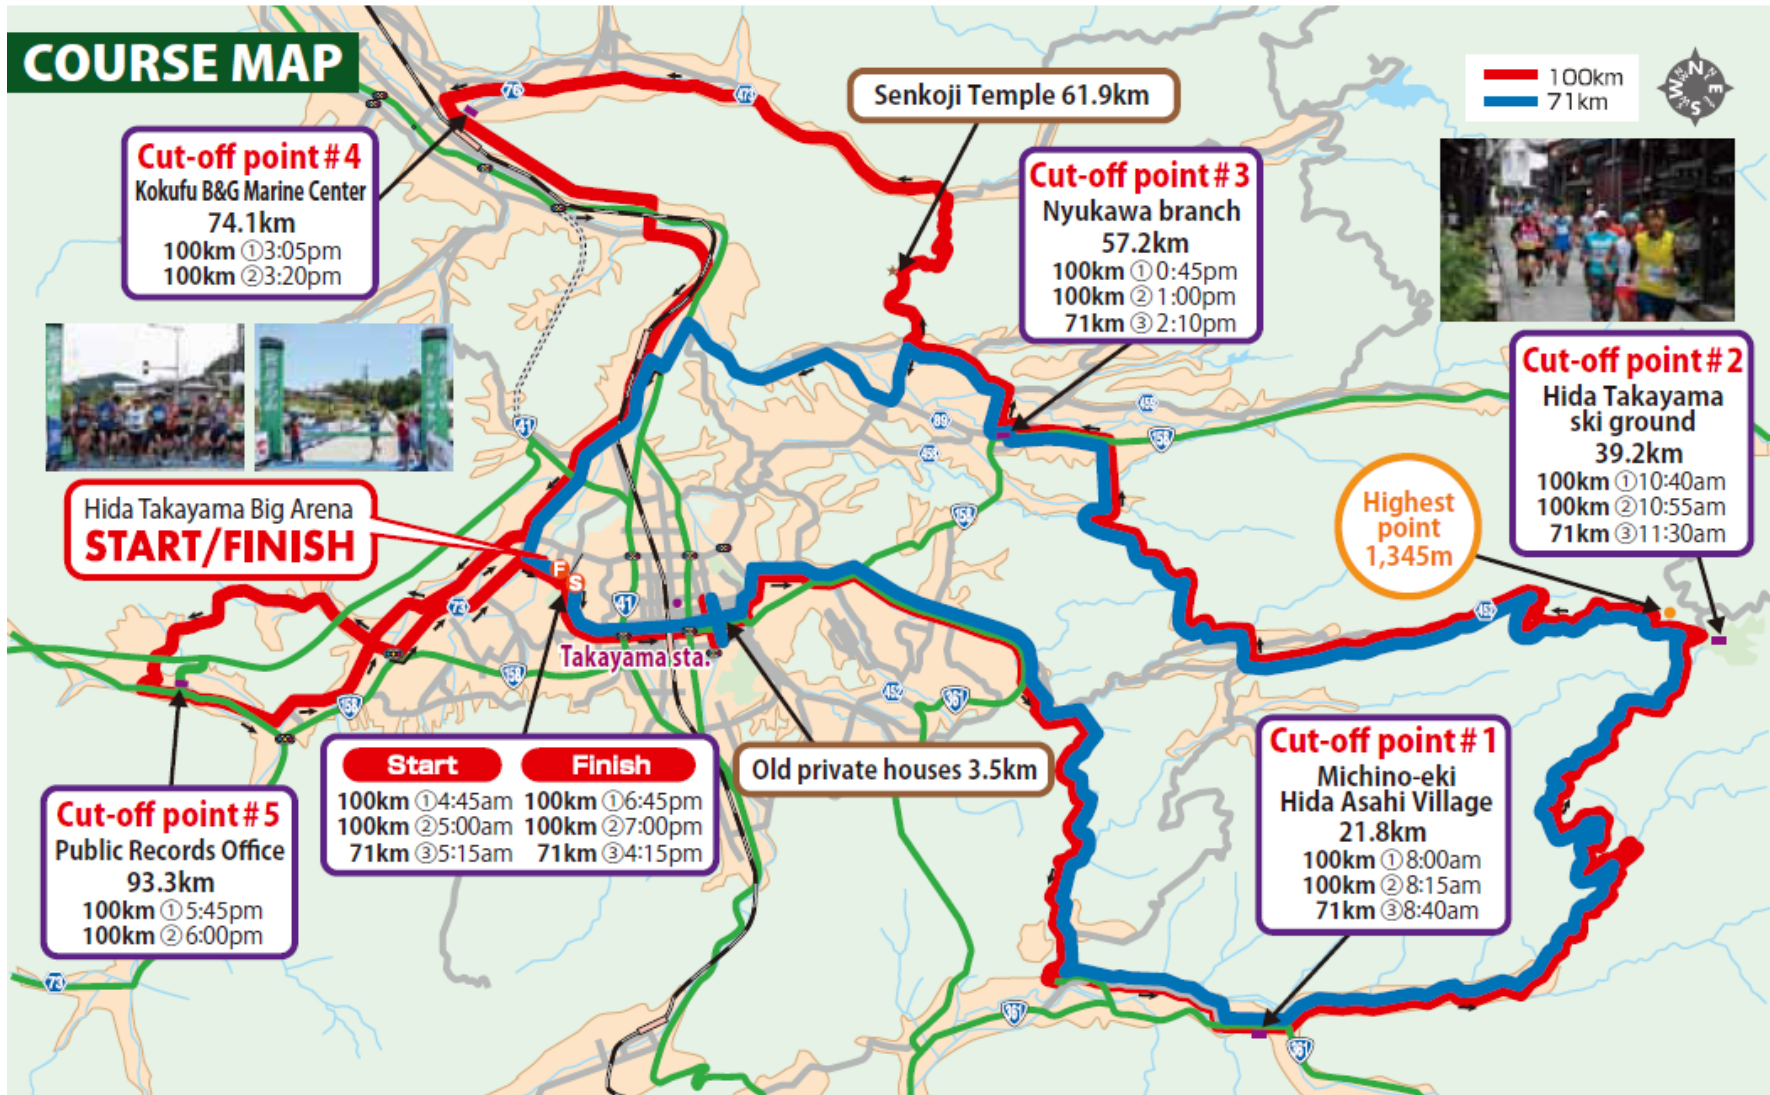

COURSE MAP

Course Elevation Profile