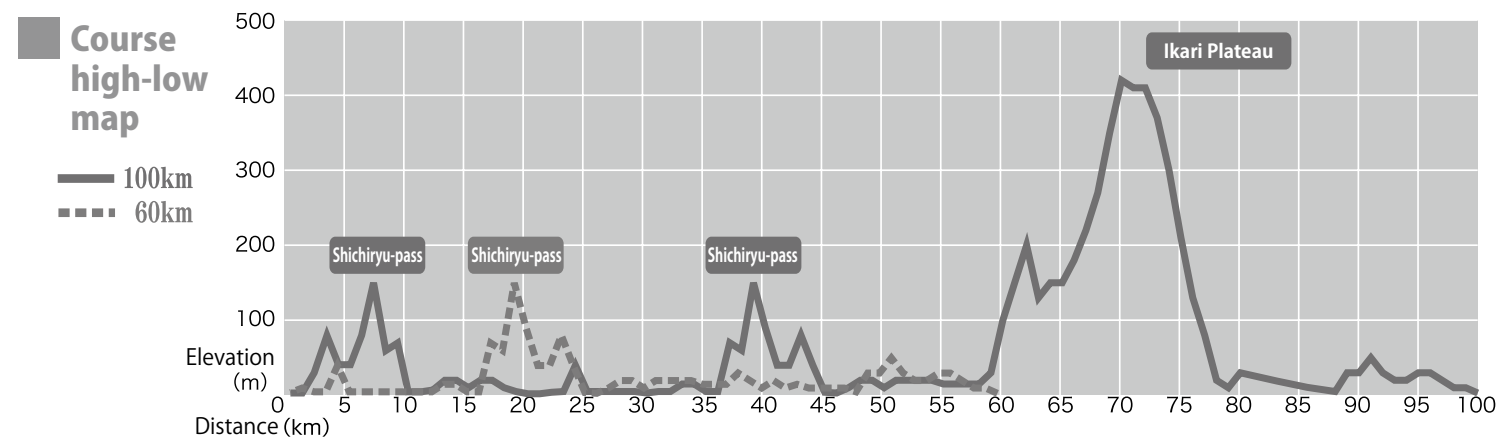

国際親善大会第15回 2015 歴史街道丹後

100km ウルトゥマソン

International Friendship Race Historical Road
Tango 100km Ultramarathon 2015

Division		START	Cut-off point #1	Cut-off point #2	Cut-off point #3	Cut-off point #4	FINISH
		100km:Amity Tango 60km:Kumihama Seaside Park	Kaizan-en	Yasaka Community Center	Ikari Plateau Administration Office	Tango Local Government Office	Amity Tango
100km ①	Distance	0.0	30.1	56.0	73.8	87.0	100.0
	Time	4 : 30 AM	8 : 45 AM	12 : 25 PM	2 : 55 PM	4 : 45 PM	6 : 30 PM
100km ②	Distance	0.0	30.1	56.0	73.8	87.0	100.0
	Time	4 : 45 AM	9 : 00 AM	12 : 40 PM	3 : 10 PM	5 : 00 PM	6 : 45 PM
60km	Distance	0.0	-	34.5	-	47.0	60.0
	Time	9 : 00 AM	-	2 : 30 PM	-	4 : 45 PM	6 : 30 PM