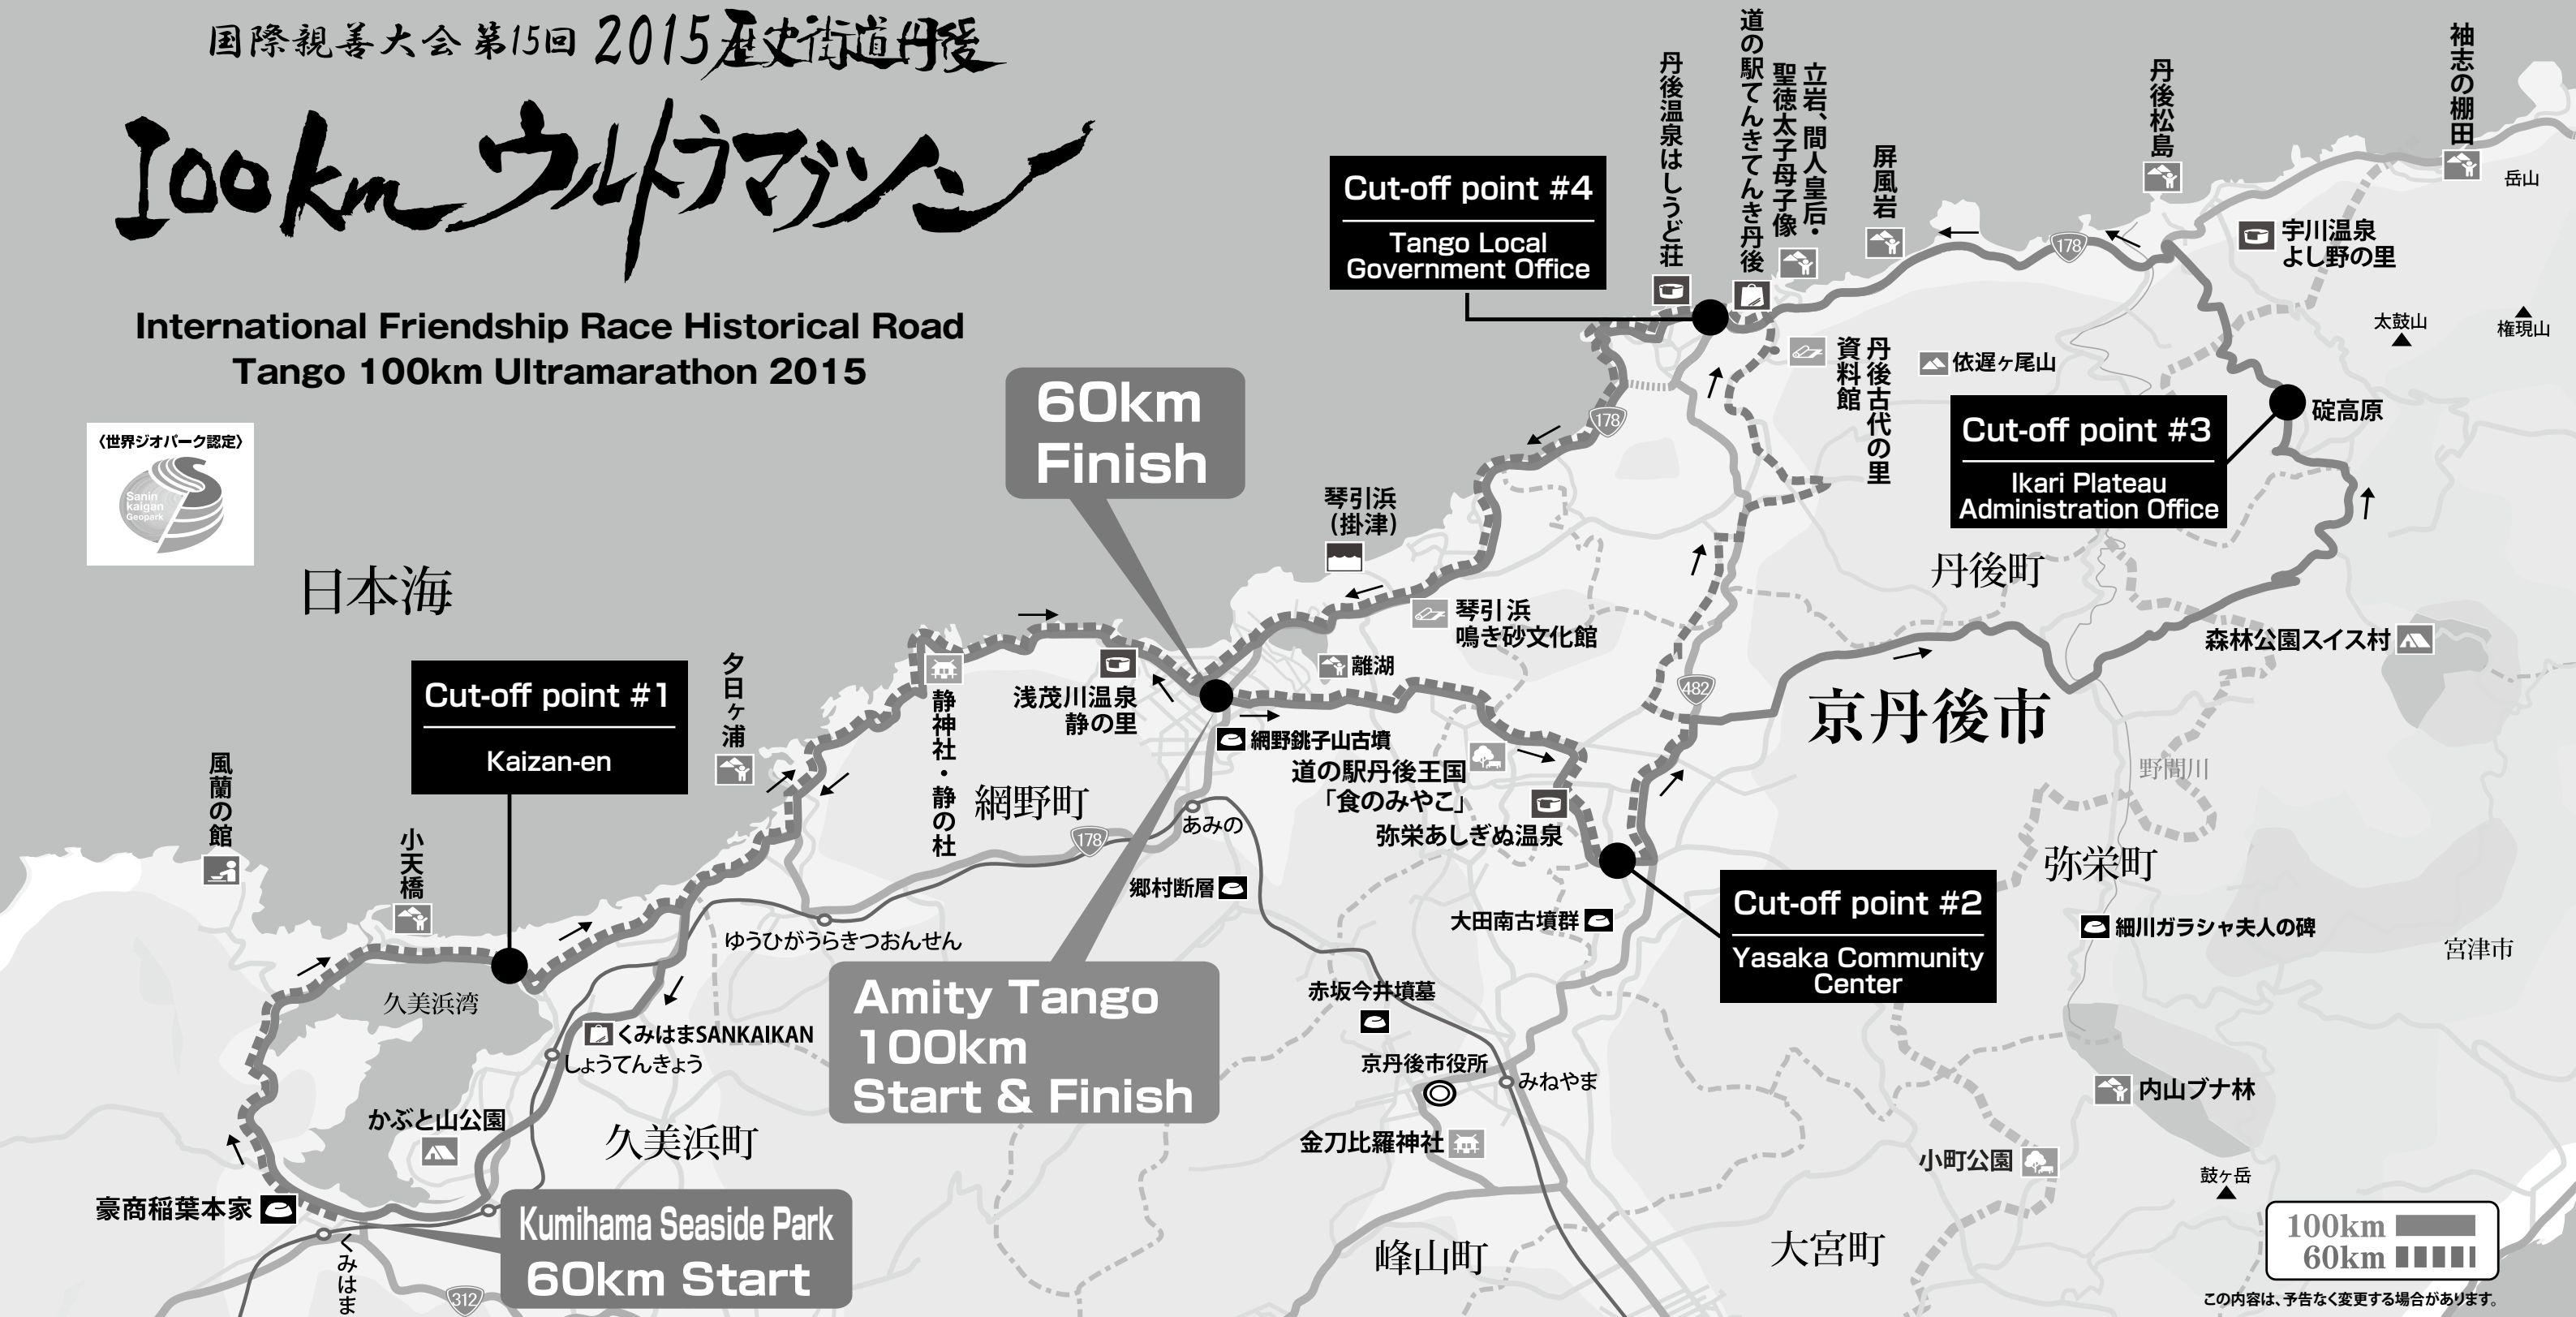

国際親善大会第15回 2015 歴史街道丹後

100km ウルトゥマソン

International Friendship Race Historical Road
Tango 100km Ultramarathon 2015

Division		START	Cut-off point #1	Cut-off point #2	Cut-off point #3	Cut-off point #4	FINISH
		100km:Amity Tango 60km:Kumihama Seaside Park	Kaizan-en	Yasaka Community Center	Ikari Plateau Administration Office	Tango Local Government Office	Amity Tango
100km ①	Distance	0.0	30.1	56.0	73.8	87.0	100.0
	Time	4 : 30 AM	8 : 45 AM	12 : 25 PM	2 : 55 PM	4 : 45 PM	6 : 30 PM
100km ②	Distance	0.0	30.1	56.0	73.8	87.0	100.0
	Time	4 : 45 AM	9 : 00 AM	12 : 40 PM	3 : 10 PM	5 : 00 PM	6 : 45 PM
60km	Distance	0.0	-	34.5	-	47.0	60.0
	Time	9 : 00 AM	-	2 : 30 PM	-	4 : 45 PM	6 : 30 PM