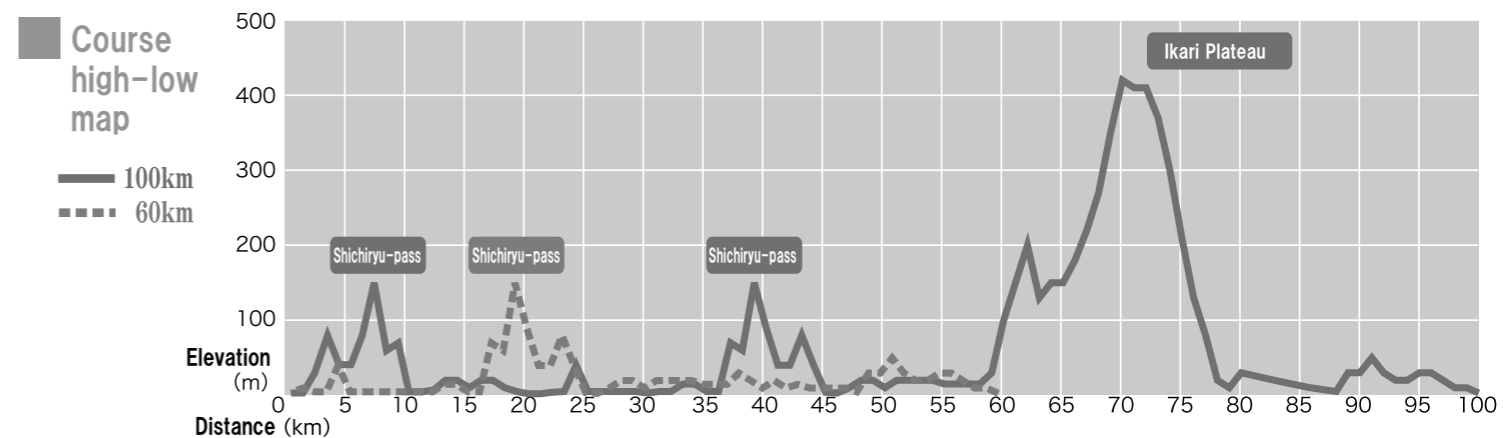

国際親善大会第15回 2015 歴史街道丹後

100km ウルトゥマソン

International Friendship Race Historical Road
Tango 100km Ultramarathon 2015

Division		START	Cut-off point #1	Cut-off point #2	Cut-off point #3	Cut-off point #4	FINISH
		100km:Amity Tango 60km:Kumihama Seaside Park	Kaizan-en	Yasaka Community Center	Ikari Plateau Administration Office	Tango Local Government Office	Amity Tango
100km	Distance	0.0	30.1	56.0	73.8	87.0	100.0
	Time	4:30 AM	8:45 AM	12:25 PM	2:55 PM	4:45 PM	6:30 PM
60km	Distance	0.0	-	34.5	-	47.0	60.0
	Time	9:00 AM	-	2:30 PM	-	4:45 PM	6:30 PM